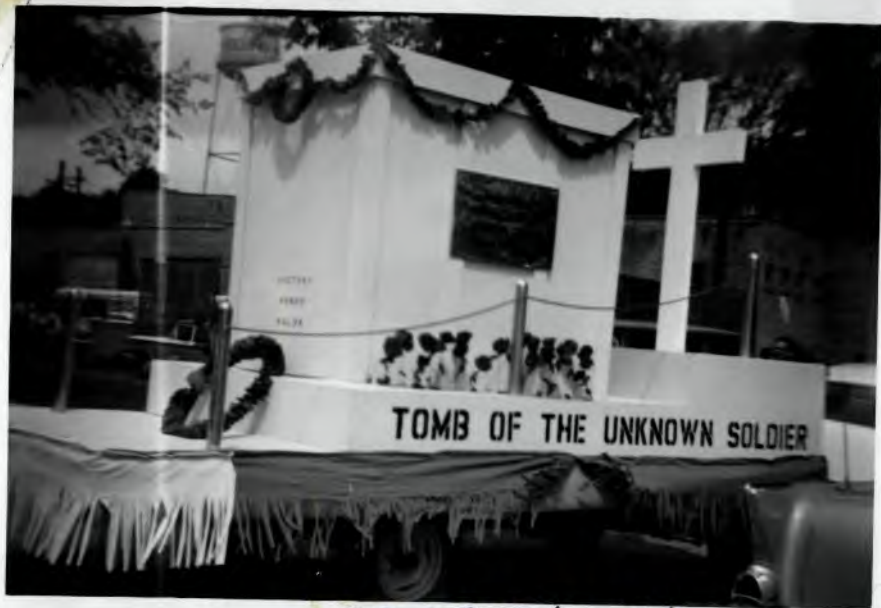

MEMORIAL DAY